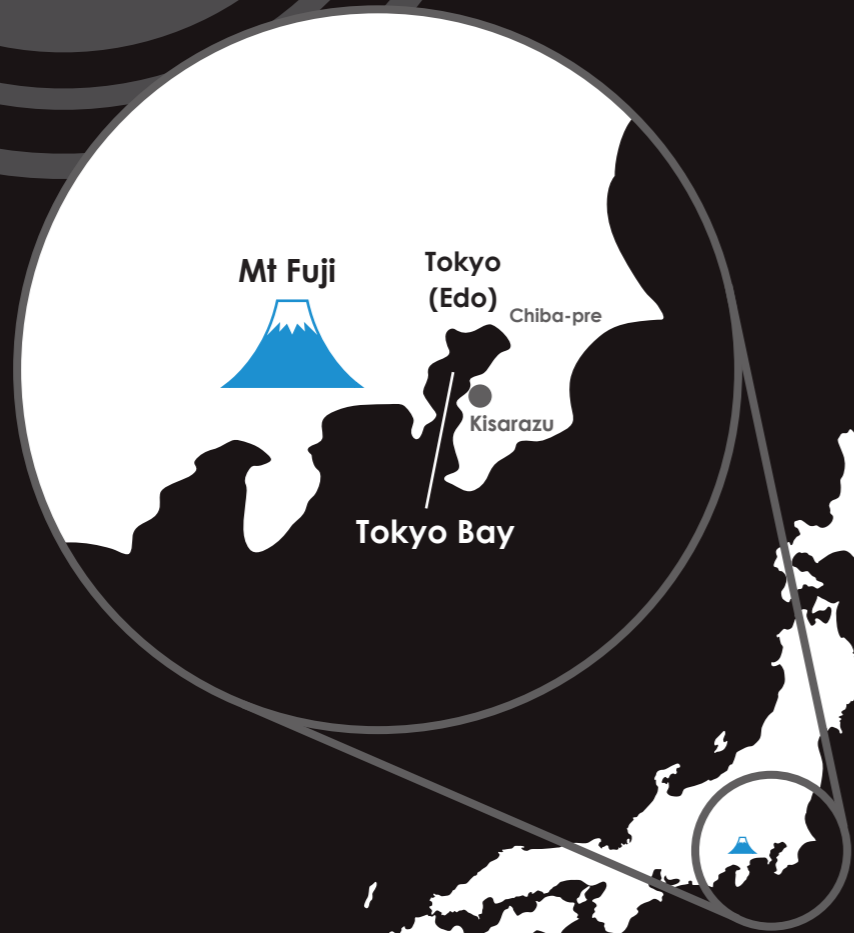

A 210mm

B 210mm

Edo powder Support organizations

Edo powder Support organizations
Japan External Trade Organization
Chiba Industry Advancement Center
Chiba Agricultural Production and Sales Promotion Division
Kisarazu-ministry of economic Affairs Agriculture Forestry
and Fisheries Divisio

Edo powder Steering Committee

Developer: Kisarazu National College of Technology D.Eng Kunio Takahashi
Nori-Producer: Bay shop TAKANE (Edo Nori-fisherman 's club)
Production, sales agency: Kiyomidai café Mito Hirotsugu
Household goods: Ishiwata LLC.
Support organizations: Kisarazu Chamber of commerce & Industry
Site management & design: ART DIVE CO. LTD

<http://www.nori-powder.com>
<https://www.facebook.com/noripowder>